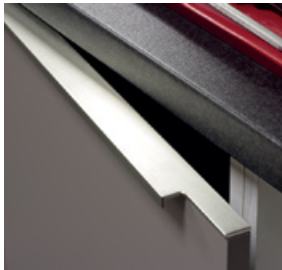

# HANDLES

Angled Boss Handles  
Stainless Steel

Twist Handles  
Chrome

Slim Square D Handles  
Stainless Steel

Slim D Handles  
Chrome

Rustic D Handles  
Iron

Inter Handles  
Stainless Steel

Available in 8 sizes to fit standard doors in Zurfiz, Bella - Venice and Valore Ranges.

Slim Rail Handles Satin Chrome

Available in 2 sizes.

Molise Handles  
Matt Black, Satin Chrome,  
Matt Nickel

Contemporary D Handles  
Satin Brass

T Bar Handles  
Stainless Steel

Wedge Bar  
Handles  
Matt Black

14mm Bar Handles  
Stainless Steel

Contemporary D Handles  
Brushed Nickel

Contemporary D Handles  
Matt Black

HANDLES

Inset Handles  
Satin Chrome

Available in 6 sizes for Zurfiz, Bella - Venice and Valore Ranges. See page 46