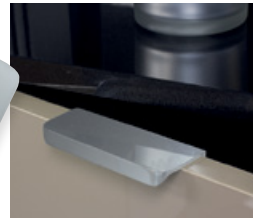

# HANDLES

Angled Boss Handles  
Stainless Steel

Twist Handles  
Chrome

Slim Square D Handles  
Stainless Steel

Slim D Handles  
Chrome

Rustic D Handles  
Iron

Inter Handles  
Stainless Steel

Available in 8 sizes to fit standard doors in Zurfiz, Bella - Venice and Valore Ranges.

Slim Rail Handles Satin Chrome

Available in 2 sizes.

Molise Handles  
Matt Black, Satin Chrome,  
Matt Nickel

Contemporary D Handles  
Satin Brass

T Bar Handles  
Stainless Steel

Wedge Bar  
Handles  
Matt Black

14mm Bar Handles  
Stainless Steel

Contemporary D Handles  
Brushed Nickel

Contemporary D Handles  
Matt Black

HANDLES

Inset Handles  
Satin Chrome

Available in 6 sizes for Zurfiz, Bella - Venice and Valore Ranges. See page 46